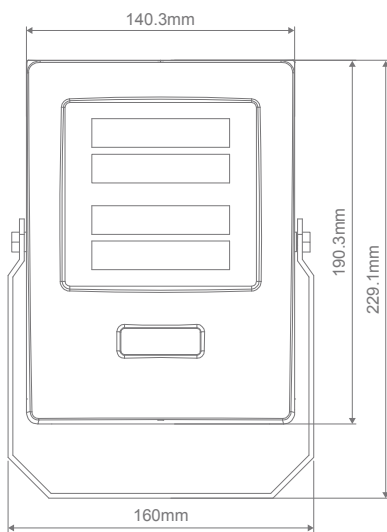

Diagrams / Additional

Item No.	Variant	Colour
BLAZE-30	19590	Warm White
	19591	White