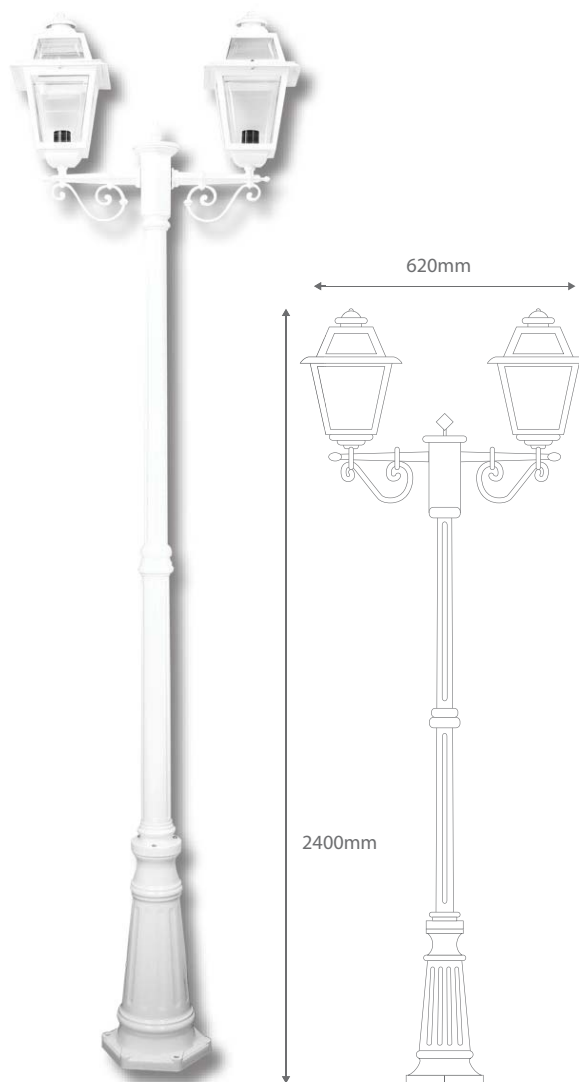

GT-280

Twin Head on Post 2.4m

Order Code:	15242	Beige	2 x 20W B22 CFL
	15243	Black	2 x 20W B22 CFL
	15244	Burgundy	2 x 20W B22 CFL
	15245	Green	2 x 20W B22 CFL
	15246	Primrose	2 x 20W B22 CFL
	15247	White	2 x 20W B22 CFL

IP Rating: IP43

Dimensions: Height 2400mm
Width 620mm

Requires: Lamps.

Product Code: **GT-280**

Description: Twin Avignon head on fancy post complete with tall base.

Made in Italy

Assembled in Australia

Domus Lighting