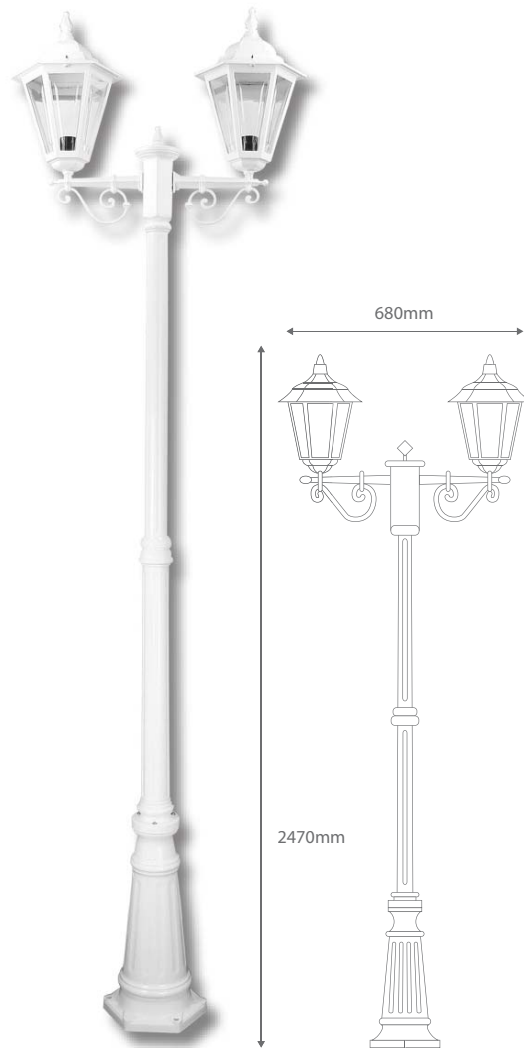

# GT-430

## Twin Head on Post 2.47m

Order Code:	<b>15464</b>	Beige	2 x 20W B22 CFL
	<b>15465</b>	Black	2 x 20W B22 CFL
	<b>15466</b>	Burgundy	2 x 20W B22 CFL
	<b>15467</b>	Green	2 x 20W B22 CFL
	<b>15468</b>	Primrose	2 x 20W B22 CFL
	<b>15469</b>	White	2 x 20W B22 CFL

IP Rating: IP43

Dimensions: Height 2470mm  
Width 680mm

Requires: Lamps.

Product Code: **GT-430**

Description: Twin Turin head on fancy post with tall base.

Made in Italy

Assembled in Australia

**Domus Lighting**