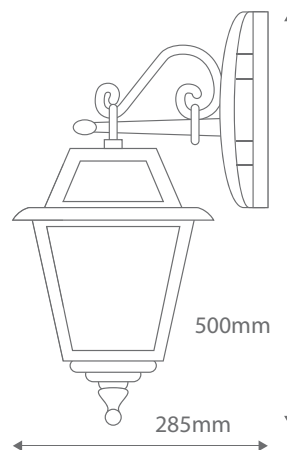

GT-272

Wall Bracket GT272

Order Code:	15200	Beige	1 x 20W B22 CFL
	15201	Black	1 x 20W B22 CFL
	15202	Burgundy	1 x 20W B22 CFL
	15203	Green	1 x 20W B22 CFL
	15204	Primrose	1 x 20W B22 CFL
	15205	White	1 x 20W B22 CFL

IP Rating: IP43

Dimensions: Projection 285mm
Height 500mm

Requires: Lamp.

Product Code: **GT-272**

Made in Italy Assembled in Australia

Description: Avignon head complete with arm and wall bracket.

Domus Lighting