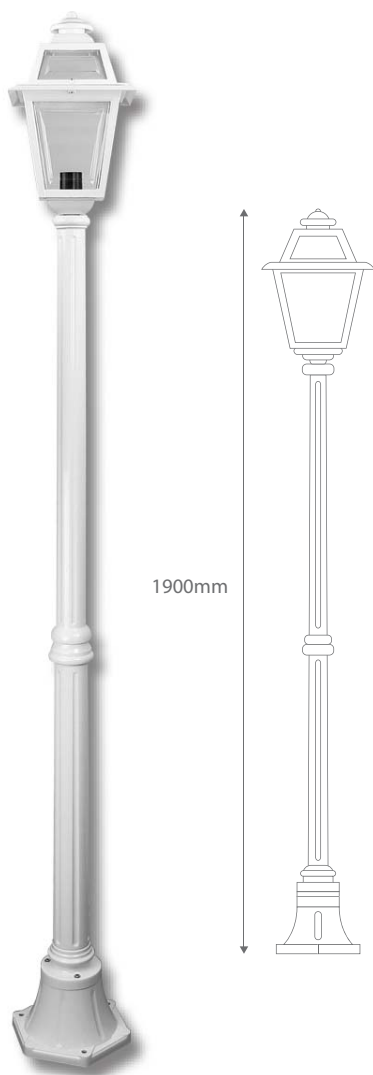

# GT-276

## Single Head on Post 1.9m

Order Code:	<b>15224</b>	Beige	1 x 20W B22 CFL
	<b>15225</b>	Black	1 x 20W B22 CFL
	<b>15226</b>	Burgundy	1 x 20W B22 CFL
	<b>15227</b>	Green	1 x 20W B22 CFL
	<b>15228</b>	Primrose	1 x 20W B22 CFL
	<b>15229</b>	White	1 x 20W B22 CFL

IP Rating:	IP43
Dimensions:	Height 1900mm
Requires:	Lamp.

Product Code: **GT-276**

Description: Single Avignon head on medium fancy post complete with small base.

Made in Italy

Assembled in Australia