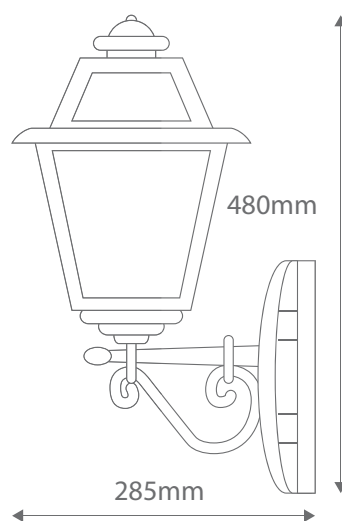

# GT-271

## Wall Bracket GT271

Order Code:	<b>15194</b>	Beige	1 x 20W B22 CFL
	<b>15195</b>	Black	1 x 20W B22 CFL
	<b>15196</b>	Burgundy	1 x 20W B22 CFL
	<b>15197</b>	Green	1 x 20W B22 CFL
	<b>15198</b>	Primrose	1 x 20W B22 CFL
	<b>15199</b>	White	1 x 20W B22 CFL

Product Code: **GT-271**

Description: Avignon head complete with arm and wall bracket.

IP Rating: IP43

Dimensions: Projection 285mm  
Height 480mm

Requires: Lamp.

Made in Italy

Assembled in Australia

**Domus Lighting**