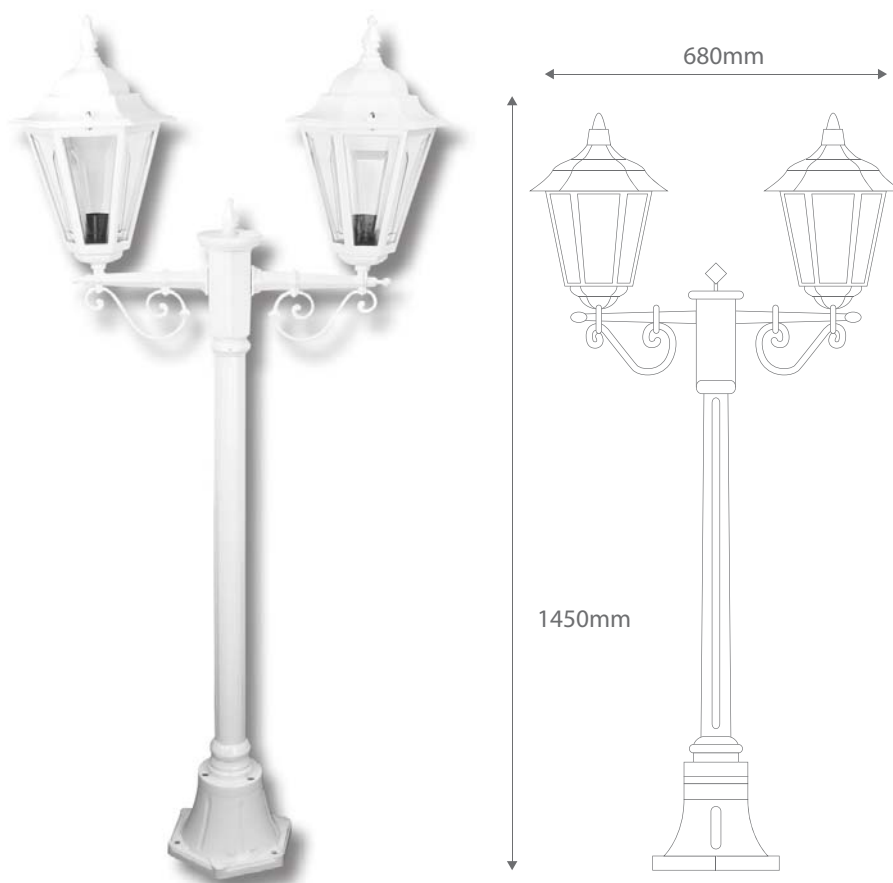

GT-425

Twin Head on Post 1.49m

Order Code:	15440	Beige	2 x 20W B22 CFL
	15441	Black	2 x 20W B22 CFL
	15442	Burgundy	2 x 20W B22 CFL
	15443	Green	2 x 20W B22 CFL
	15444	Primrose	2 x 20W B22 CFL
	15445	White	2 x 20W B22 CFL

IP Rating: IP43

Dimensions: Height 1490mm
Width 680mm

Requires: Lamps.

Product Code: **GT-425**

Description: Twin Turin heads on fancy post with base.

Made in Italy

Assembled in Australia

Domus Lighting