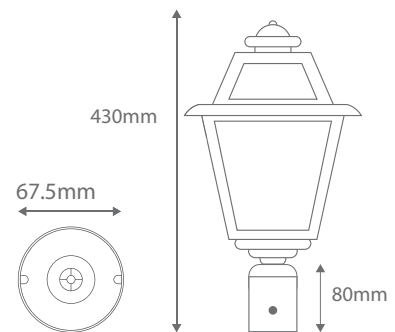

GT-289

Post Top

Order Code:	15254	Beige	1 x 20W B22 CFL
	15255	Black	1 x 20W B22 CFL
	15256	Burgundy	1 x 20W B22 CFL
	15257	Green	1 x 20W B22 CFL
	15258	Primrose	1 x 20W B22 CFL
	15259	White	1 x 20W B22 CFL

Product Code: **GT-289**

Description: Avignon head complete with post top.

IP Rating: IP43

Dimensions: Width 67.5mm
Height 430mm

Requires: Lamp.

Made in Italy

Assembled in Australia

Domus Lighting

29-31 Richland Street Kingsgrove NSW 2208

Phone: (02) 9554 9600 | Fax: (02) 9554 9433 | Email: sales@domuslighting.com

Quality
ISO 9001
SAI GLOBAL