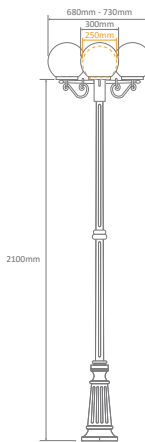

GT-562 - GT-563 Triple Spheres on Post 2.1m

Diagrams / Additional

Order Code:

GT-562	GT-563	Colour	Globe
15627	15633		3xE27
15631	15637		3xE27
15626	15632		3xE27
15629	15635		3xE27
15628	15634		3xE27