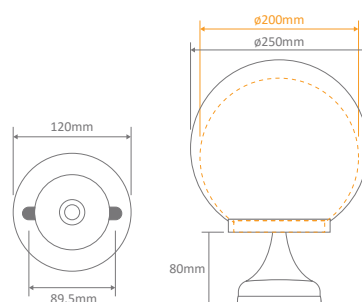

GT-530 - GT-531

80mm Pillar Mount

Diagrams / Additional

Order Code:

GT-530	GT-531	Colour	Globe
15537	15543		1xE27
15541	15547		1xE27
15536	15542		1xE27
15539	15545		1xE27
15538	15544		1xE27