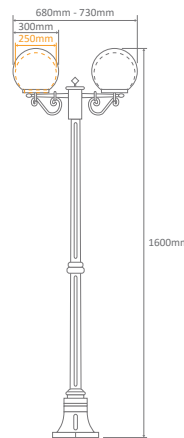

GT-569 - GT-570 Twin Sphere on Post 1.75m

Diagrams / Additional

Order Code:

GT-569	GT-570	Colour	Globe
15651	15657		2xE27
15655	15661		2xE27
15650	15656		2xE27
15633	15659		2xE27
15652	15658		2xE27