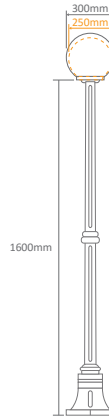

Siena

Multiple Application Exterior Light

GT-555 - GT-556 Single Sphere on Post 1.6m

Diagrams / Additional

Order Code:

GT-555	GT-556	Colour	Globe
15591	15597		1xE27
15595	15601		1xE27
15590	15596		1xE27
15593	15599		1xE27
15592	15598		1xE27