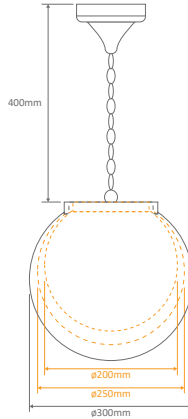

Siena

Multiple Application Exterior Light

GT-535
Pendant (200mm, 250mm, 300mm)

Diagrams / Additional

Order Code:

GT-535	GT-536	GT-537	Colour	Globe
15549	15555	15561		1xE27
15553	15559	15565		1xE27
15548	15554	15560		1xE27
15551	15557	15563		1xE27
15550	15556	15562		1xE27

GT-553 - GT-554
Single Sphere on Post 950mm

Diagrams / Additional