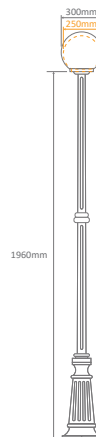

GT-557 - GT-558 Single Sphere on Post 1.96m

Diagrams / Additional

Order Code:

GT-557	GT-558	Colour	Globe
15603	15609		1xE27
15607	15613		1xE27
15602	15608		1xE27
15605	15611		1xE27
15604	15610		1xE27