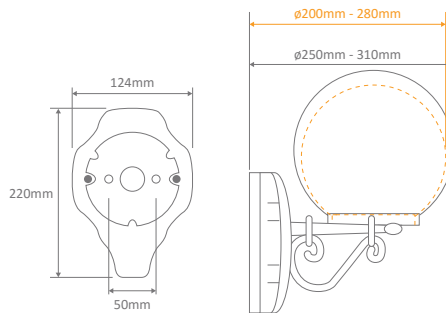

Siena

Multiple Application Exterior Light

Description

Light die-cast aluminium body with with an opal acrylic sphere (available in 200mm, 250mm & 300mm "Subject to model"), made in Italy, assembled and power coated in Australia.

Available in Black, White, Green, Beige and Burgundy, these lights can be used as a:

- Wall Bracket
- Pillar Mount
- Pendant
- Single Sphere on Post (950mm, 1.6m, 1.96m)
- Twin Sphere on Post (1.1m, 1.75m, 2.1m)
- Triple Sphere on Post (2.1)

Specification Features

Input Voltage: 240V
IP rating (IP): 43
Requires: Lamp (not included)

GT-544 - GT-545

Wall Bracket

Diagrams / Additional

Order Code:

GT-544	GT-545	Colour	Globe
15567	15573		1xE27
15571	15577		1xE27
15566	15572		1xE27
15569	15575		1xE27
15568	15574		1xE27