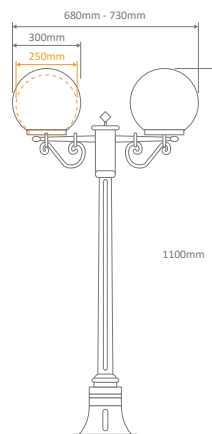

Order Code:

GT-567	GT-568	Colour	Globe
15639	15645		2xE27
15643	15649		2xE27
15638	15644		2xE27
15641	15647		2xE27
15640	15646		2xE27