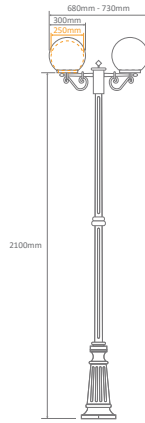

Siena

Multiple Application Exterior Light

GT-560 - GT-561 Twin Spheres on Post 2.1m

Diagrams / Additional

Order Code:

GT-560	GT-561	Colour	Globe
15615	15621		2xE27
15619	15625		2xE27
15614	15620		2xE27
15617	15623		2xE27
15616	15622		2xE27