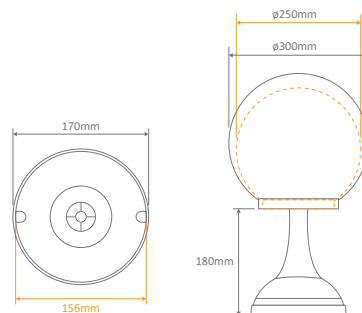

GT-503 - GT-504

180mm Pillar Mount

Diagrams / Additional

Order Code:

GT-503	GT-504	Colour	Globe
15525	15531		1xE27
15529	15535		1xE27
15524	15530		1xE27
15527	15533		1xE27
15526	15532		1xE27