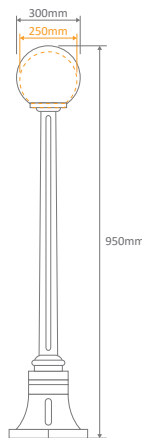

Order Code:

GT-553	GT-554	Colour	Globe
15579	15585		1xE27
15583	15589		1xE27
15578	15584		1xE27
15581	15587		1xE27
15580	15586		1xE27

GT-567 - GT-568
Twin Sphere on Post 1.1m

Diagrams / Additional