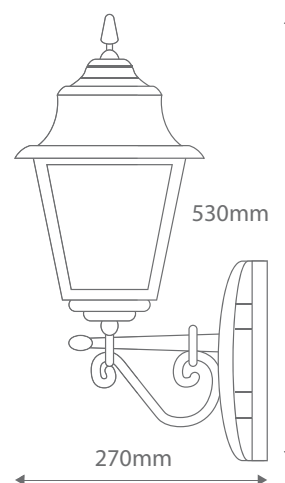

# GT-231

## Wall Bracket GT231

Order Code:	<b>15116</b>	Beige	1 x 20W B22 CFL
	<b>15117</b>	Black	1 x 20W B22 CFL
	<b>15118</b>	Burgundy	1 x 20W B22 CFL
	<b>15119</b>	Green	1 x 20W B22 CFL
	<b>15120</b>	Primrose	1 x 20W B22 CFL
	<b>15121</b>	White	1 x 20W B22 CFL

IP Rating: IP43

Dimensions: Projection 270mm  
Height 530mm  
Width 170mm

Requires: Lamp.

Product Code: **GT-231**

Description: Paris head complete with arm and wall bracket.

Made in Italy

Assembled in Australia