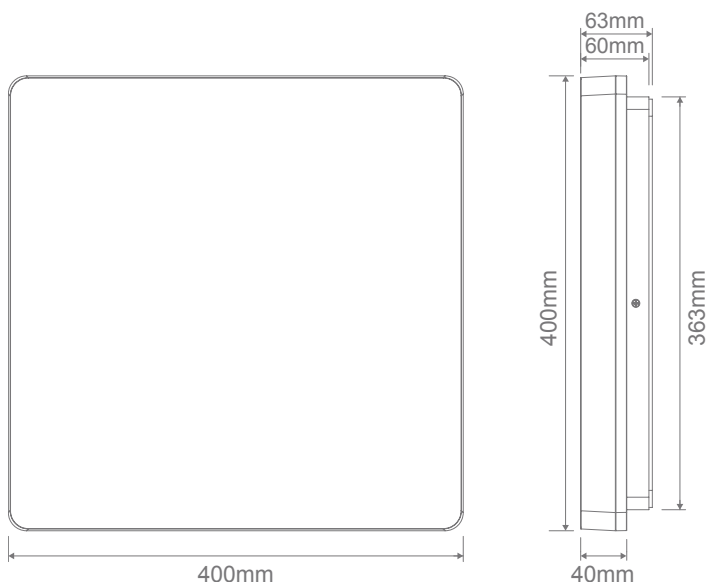

### Description

The SUNSET TRIO range of surface mounted LED ceiling lights feature a modern trimless appearance, and a stylish slimline design while providing a 120° beam of uniform light-output through the use of high intensity LED SMDs (Surface Mounted Diodes). The SUNSET TRIO is available in three sizes: 250mm, 300mm and 400mm, in either a round or square body, and is constructed from white polycarbonate and rated at IP54, making it ideal for usage in damp locations and in dwellings located close to coastal areas.

### Specification Features

- Input Voltage: 240V
- Power (W): 35W
- IP rating (IP): 54
- Lumens (lm): Warm White 3000K - 3300lm  
White 4000K - 3570lm  
White 5700K - 3380lm
- LED type: SMD
- CCT: 3000K - 4000K - 5700K (Switchable)
- CRI: ≥80
- Beam angle (°): 120°
- Dimmable: Yes\*
- Lifespan (hrs): 50,000hrs

### Diagrams / Additional

Item No.	Variant	Colour
SUNSET-SQR-400	20888	White