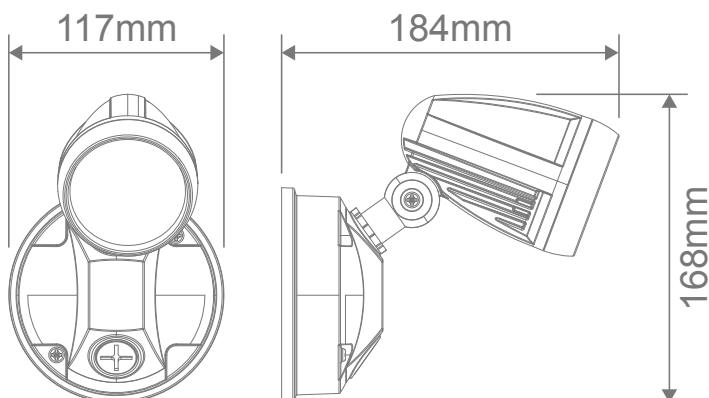

Diagrams / Additional

Order Code:	25053
Product Code:	MURO-PRO-15-B
Colour:	Black Body - TRIO
Order Code:	25054
Product Code:	MURO-PRO-15-S
Colour:	Dark Grey Body - TRIO
Order Code:	25055
Product Code:	MURO-PRO-15-W
Colour:	White Body - TRIO