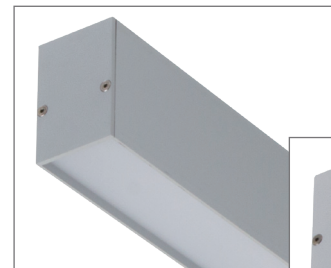

Line-46

1.7M LED Linear Pendant

Description

Introducing the LINE-46 LED Linear Pendant. The LINE-46 wire-suspended Linear Pendant is one of the latest additions into the Domus range of linear pendants.

This pendant is available in 1200mm or 1700mm lengths and it features thick 2mm side walls with aluminium end caps. Finished in clear anodised, powder coated satin white or powder coated matt black finishes are available for that architectural look which is perfect for modern residential or commercial applications.

The LINE-46 linear pendant features a high transmission diffuser with the ability to have flush to the trim or set back depending on the application or look.

Specification Features

- Input Voltage: 240V
- Power (W): 20.8
- IP rating (IP): 20
- Lumens (lm): Warm White 3000K - 4440lm
Neutral White 4000K - 4680lm
White 6500K - 4680lm
- LED type: COB
- CCT: 3000K - 4000K - 6500K
- CRI: ≥80
- Beam angle (°): 120°
- Dimmable: No
- Lifespan (hrs): 50,000hrs

Note: This product is made to order and may have a lead time.

Brushed Aluminium Finish

White Finish

Diagrams / Additional

Item No.	Variant	Colour
LINE-46 Linear Pendant (BLK)	23050	3000K
	23052	4000K
	23054	5000K