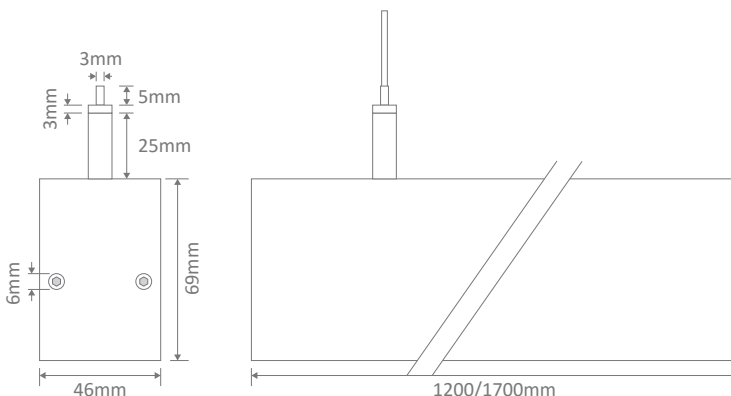

Diagrams / Additional

Item No.	Variant	Colour
LINE-46 Linear Pendant (BLK)	23050	3000K
	23052	4000K
	23054	5000K

Item No.	Variant	Colour
LINE-46 Linear Pendant (ALU)	23030	3000K
	23032	4000K
	23034	5000K

Item No.	Variant	Colour
LINE-46 Linear Pendant (WHT)	23040	3000K
	23042	4000K
	23044	5000K