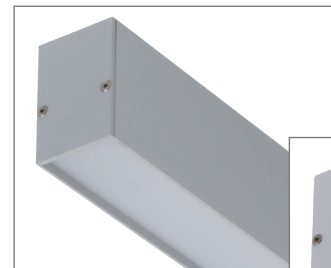

Line-46

1.2M LED Linear Pendant

Description

Introducing the LINE-46 LED Linear Pendant. The LINE-46 wire-suspended Linear Pendant is one of the latest additions into the Domus range of linear pendants.

This pendant is available in 1200mm or 1700mm lengths and it features thick 2mm side walls with aluminium end caps. Finished in clear anodised, powder coated satin white or powder coated matt black finishes are available for that architectural look which is perfect for modern residential or commercial applications.

The LINE-46 linear pendant features a high transmission diffuser with the ability to have flush to the trim or set back depending on the application or look.

Specification Features

- Input Voltage: 240V
- Power (W): 20.8
- IP rating (IP): 20
- Lumens (lm): Warm White 3000K - 2960lm
Neutral White 4000K - 3120lm
White 6500K - 3120lm
- LED type: COB
- CCT: 3000K - 4000K - 6500K
- CRI: ≥80
- Beam angle (°): 120°
- Dimmable: No
- Lifespan (hrs): 50,000hrs

Note: This product is made to order and may have a lead time.

Brushed Aluminium Finish

White Finish

Diagrams / Additional

Item No.	Variant	Colour
LINE-46 Linear Pendant (BLK)	23020	3000K
	23022	4000K
	23024	5000K