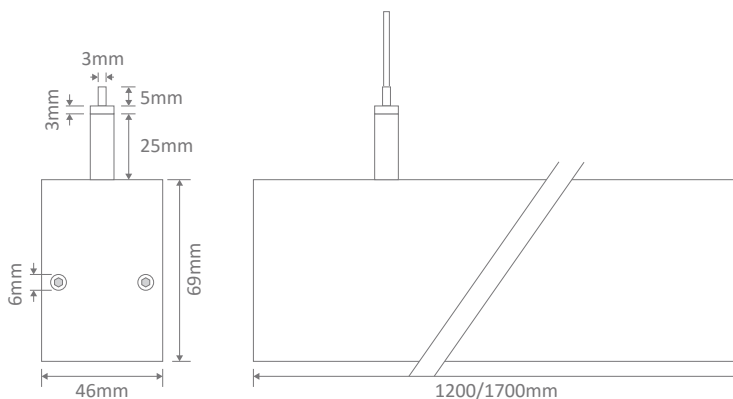

The LINE-46 linear pendant features a high transmission diffuser with the ability to have flush to the trim or set back depending on the application or look.

Specification Features

- Input Voltage: 240V
- Power (W): 20.8
- IP rating (IP): 20
- Lumens (lm): Warm White 3000K - 2960lm
Neutral White 4000K - 3120lm
White 6500K - 3120lm
- LED type: COB
- CCT: 3000K - 4000K - 6500K
- CRI: ≥80
- Beam angle (°): 120°
- Dimmable: No
- Lifespan (hrs): 50,000hrs

Note: This product is made to order and may have a lead time.

Brushed Aluminium Finish

White Finish

Diagrams / Additional

Item No.	Variant	Colour
LINE-46 Linear Pendant (BLK)	23020	3000K
	23022	4000K
	23024	5000K