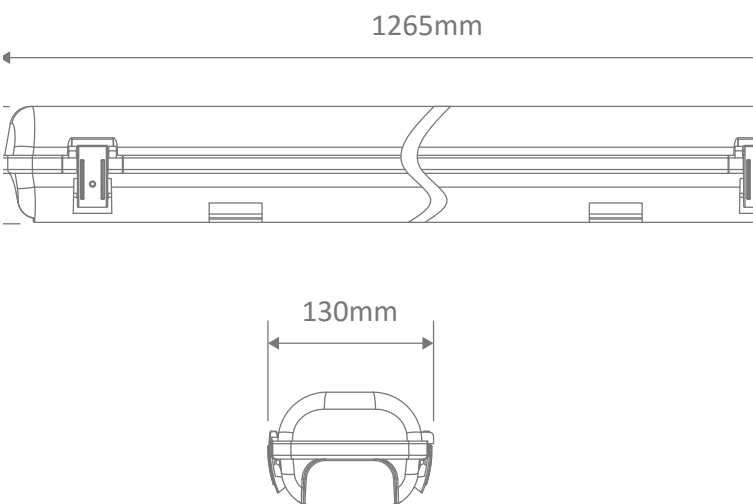

Diagrams / Additional

Item No.	Variant	Colour
HYDRO-120	66015	4000K
	66016	5000K