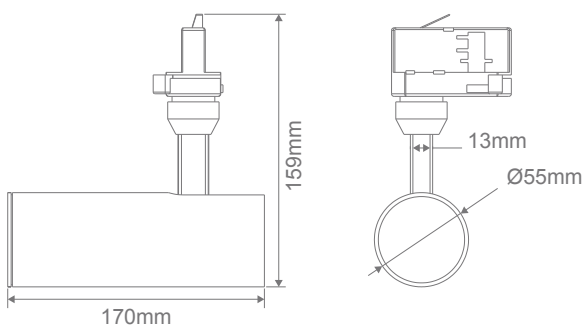

Diagrams / Additional

Item No.	Variant		Colour
	Black	White	
THOR-15-3-36D	22250	22255	3000K
	22251	22256	4000K
	22252	22257	5000K

Item No.	Variant	Colour
THOR-BAF	22265	Gold
	22267	Silver

Sold separately

Item No.	Variant	Degree
THOR-LEN	22260	12°
	22261	24°

Sold separately