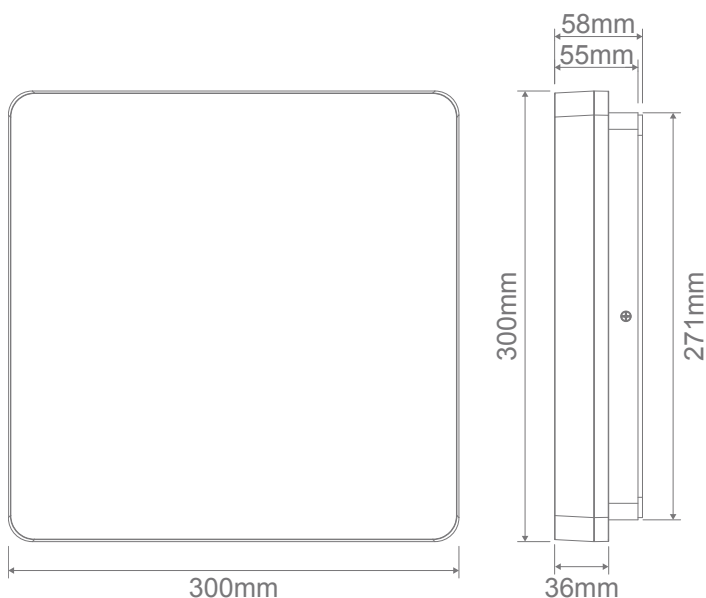

Diagrams / Additional

Item No.	Variant	Colour
SUNSET-SQR-300	20887	White