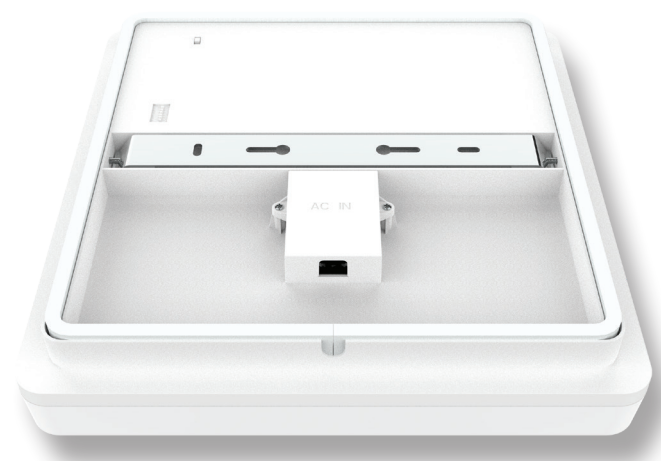

Sunset-300 Square LED Ceiling Light

Description

The SUNSET TRIO range of surface mounted LED ceiling lights feature a modern trimless appearance, and a stylish slimline design while providing a 120° beam of uniform light-output through the use of high intensity LED SMDs (Surface Mounted Diodes). The SUNSET TRIO is available in three sizes: 250mm, 300mm and 400mm, in either a round or square body, and is constructed from white polycarbonate and rated at IP54, making it ideal for usage in damp locations and in dwellings located close to coastal areas.

Now with TRIO, the added option of changing the colour temperature output of the ceiling light with a dip switch at the back of the fitting. SUNSET TRIO LED ceiling lights are fully dimmable, have a lifetime of 50 000 hours on average and are backed by our Three Year Replacement Warranty.

Specification Features

- Input Voltage: 240V
- Power (W): 25W
- IP rating (IP): 54
- Lumens (lm): Warm White 3000K - 2380lm
White 4000K - 2620lm
White 5700K - 2490lm
- LED type: SMD
- CCT: 3000K - 4000K - 5700K (Switchable)
- CRI: ≥80
- Beam angle (°): 120°
- Dimmable: Yes*
- Lifespan (hrs): 50,000hrs

* Tested on the Domus dimmer series. May work on others but not tested.

Diagrams / Additional

Item No.	Variant	Colour
SUNSET-SQR-300	20887	White