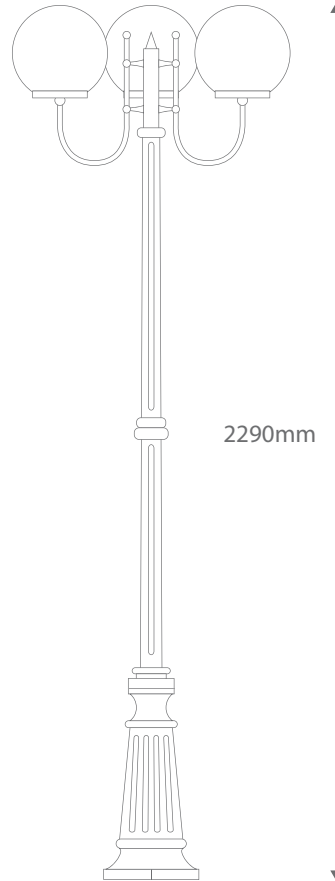

# GT-624 / GT-625

## Triple Head on Post 2.29m

Order Code:	<b>15758</b>	Beige	GT624	3 x 20W E27 CFL
	<b>15759</b>	Black	GT624	3 x 20W E27 CFL
	<b>15760</b>	Burgundy	GT624	3 x 20W E27 CFL
	<b>15761</b>	Green	GT624	3 x 20W E27 CFL
	<b>15762</b>	Primrose	GT624	3 x 20W E27 CFL
	<b>15763</b>	White	GT624	3 x 20W E27 CFL
	<b>15764</b>	Beige	GT625	3 x 20W E27 CFL
	<b>15765</b>	Black	GT625	3 x 20W E27 CFL
	<b>15766</b>	Burgundy	GT625	3 x 20W E27 CFL
	<b>15767</b>	Green	GT625	3 x 20W E27 CFL
	<b>15768</b>	Primrose	GT625	3 x 20W E27 CFL
	<b>15769</b>	White	GT625	3 x 20W E27 CFL

Product Code: **GT-624 Ø 250mm**  
**GT-625 Ø 300mm**

Description: Three opal spheres on curved arm complete with fancy post and tall base.

IP Rating: IP43

Dimensions: Height 2290mm  
Width 890mm

Requires: Lamps.