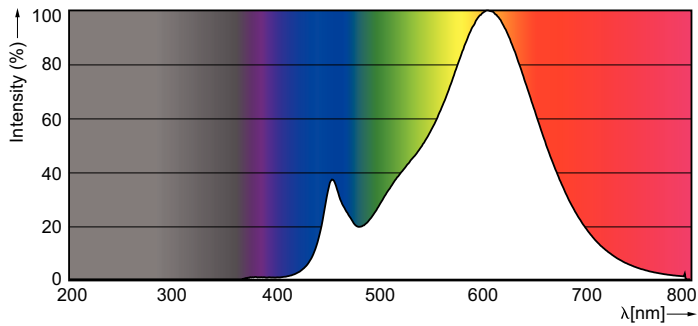

Photometric data

LED Lamps, CorePro LEDspotMV 4.6-50W GU10 PAR16 827 355lm 36D