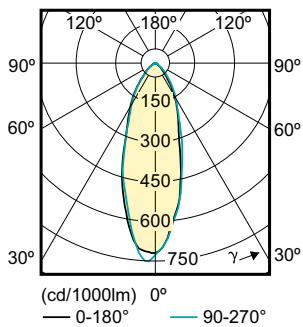

Product data

General Information	
Cap-Base	GU10 [GU10]
RoHS mark	RoHS mark
Nominal Lifetime (Nom)	15000 h
Switching Cycle	50000X
Technical Type	4.6-50W
Light Technical	
Color Code	827 [CCT of 2700K]
Beam Angle (Nom)	36 °
Luminous Flux (Nom)	395 lm
Luminous Flux (Rated) (Nom)	395 lm
Luminous Intensity (Nom)	700 cd
Color Designation	Warm White (WW)
Rated Beam Angle	36 °
Correlated Color Temperature (Nom)	2700 K
Luminous Efficacy (rated) (Nom)	85.90 lm/W
Color Consistency	<6
Color Rendering Index (Nom)	80
LLMF At End Of Nominal Lifetime (Nom)	70 %

Numerator - Packs per outer box	10
Material Nr. (12NC)	929001215208
Net Weight (Piece)	0.038 kg

Dimensional drawing

LEDClassic 50W GU10 WW 230V 36D ND 1BC/6

Product	D	C
Essential LED 4.6-50W GU10 827 36D	50 mm	54 mm

Photometric data

LED Lamps, CorePro LEDspotMV 4.6-50W GU10 PAR16 827 355lm 36D

Classic LEDspotMV

Lifetime

CLA LEDspotMV 50W GU10 827 36D ND

CLA LEDspotMV 50W GU10 827 36D ND