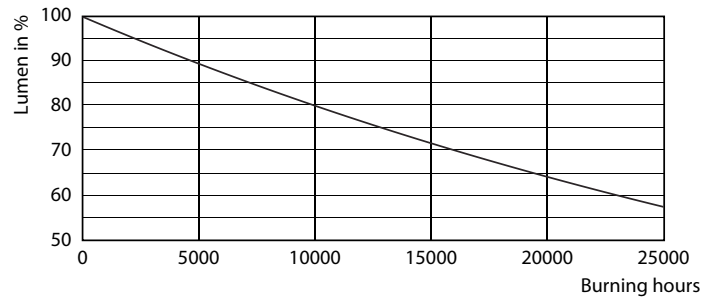

Product data

General Information	
Cap-Base	GU10 [GU10]
RoHS mark	RoHS mark
Nominal Lifetime (Nom)	15000 h
Switching Cycle	50000X
Technical Type	4.6-50W
Light Technical	
Color Code	827 [CCT of 2700K]
Beam Angle (Nom)	36 °
Luminous Flux (Nom)	395 lm
Luminous Flux (Rated) (Nom)	395 lm
Luminous Intensity (Nom)	700 cd
Color Designation	Warm White (WW)
Rated Beam Angle	36 °
Correlated Color Temperature (Nom)	2700 K
Luminous Efficacy (rated) (Nom)	85.90 lm/W
Color Consistency	<6
Color Rendering Index (Nom)	80
LLMF At End Of Nominal Lifetime (Nom)	70 %

Operating and Electrical	
Input Frequency	50 to 60 Hz
Power (Rated) (Nom)	4.6 W
Lamp Current (Nom)	39 mA
Wattage Equivalent	50 W
Starting Time (Nom)	0.5 s
Warm Up Time to 60% Light (Nom)	0.5 s
Power Factor (Nom)	0.5
Voltage (Nom)	220-240 V
Temperature	
T-Case Maximum (Nom)	78 °C
Controls and Dimming	
Dimmable	No
Approval and Application	
Energy Efficiency Label (EEL)	A+
Suitable For Accent Lighting	Yes
Energy Consumption kWh/1000 h	5 kWh

Photometric data

LED Lamps, CorePro LEDspotMV 4.6-50W GU10 PAR16 827 355lm 36D

Classic LEDspotMV

Lifetime

CLA LEDspotMV 50W GU10 827 36D ND

CLA LEDspotMV 50W GU10 827 36D ND