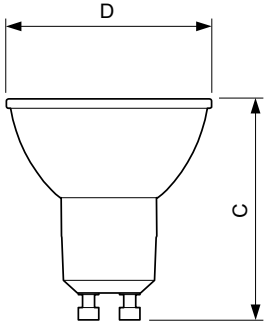

Product data

General Information	
Cap-Base	GU10 [GU10]
RoHS mark	RoHS mark
Nominal Lifetime (Nom)	15000 h
Switching Cycle	50000X
Technical Type	4.6-50W
Light Technical	
Color Code	827 [CCT of 2700K]
Beam Angle (Nom)	36 °
Luminous Flux (Nom)	395 lm
Luminous Flux (Rated) (Nom)	395 lm
Luminous Intensity (Nom)	700 cd
Color Designation	Warm White (WW)
Rated Beam Angle	36 °
Correlated Color Temperature (Nom)	2700 K
Luminous Efficacy (rated) (Nom)	85.90 lm/W
Color Consistency	<6
Color Rendering Index (Nom)	80
LLMF At End Of Nominal Lifetime (Nom)	70 %

Numerator - Packs per outer box	10
Material Nr. (12NC)	929001215208
Net Weight (Piece)	0.038 kg

Dimensional drawing

LEDClassic 50W GU10 WW 230V 36D ND 1BC/6

Product	D	C
Essential LED 4.6-50W GU10 827 36D	50 mm	54 mm