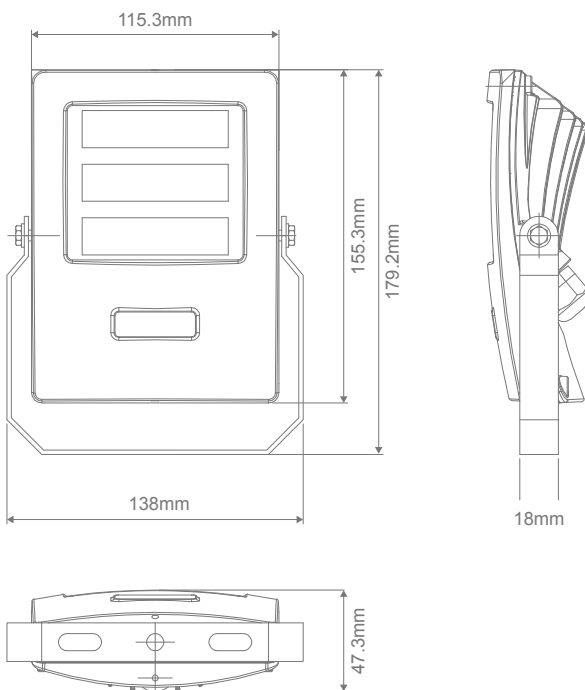

Blaze-20 LED Flood Light

Description

The BLAZE Series of LED Floodlights are uniquely designed to offer a sleek and stylish design. Featuring a curved polycarbonate fascia design, IP66 rating and an anti-corrosion bracket provides a perfect solution to coastal areas installations. Scientific PC optical lens design provides high output and uniform illumination. Ideal for BBQ areas, outdoor entertaining areas and backyard lighting. Available in 10W, 20W, 30W, 50W and 100W in 3000K Warm White and 5000K White colour temperature depending on the desired light output for the area.

Specification Features

Input Voltage: 240V
 Power (W): 20W
 IP rating (IP): 66
 Lumens (lm): Warm White 3000K - 1800lm
 White 5000K - 1900lm
 LED type: SMD
 CCT: 3000K - 5000K
 CRI: ≥80
 Beam angle (°): 90° x 120°
 Dimmable: No
 Lifespan (hrs): 50,000hrs

Diagrams / Additional

Item No.	Variant	Colour
BLAZE-20	19588	Warm White
	19589	White