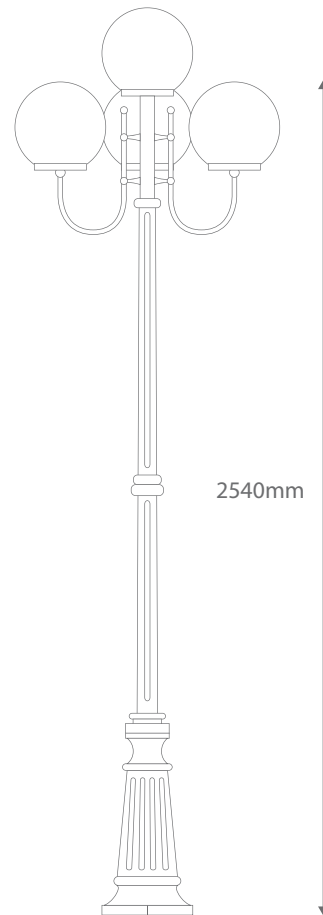

GT-626 / GT-627

Four Heads on Post 2.54m

Order Code:	15770	Beige	GT626	4 x 20W E27 CFL
	15771	Black	GT626	4 x 20W E27 CFL
	15772	Burgundy	GT626	4 x 20W E27 CFL
	15773	Green	GT626	4 x 20W E27 CFL
	15774	Primrose	GT626	4 x 20W E27 CFL
	15775	White	GT626	4 x 20W E27 CFL
	15776	Beige	GT627	4 x 20W E27 CFL
	15777	Black	GT627	4 x 20W E27 CFL
	15778	Burgundy	GT627	4 x 20W E27 CFL
	15779	Green	GT627	4 x 20W E27 CFL
	15780	Primrose	GT627	4 x 20W E27 CFL
	15781	White	GT627	4 x 20W E27 CFL

Product Code: **GT-626 Ø 250mm**
GT-627 Ø 300mm

Description: Four opal spheres on curved arm complete with fancy post and tall base.

IP Rating: IP43

Dimensions: Height 2540mm
Width 890mm

Requires: Lamps.

Made in Italy