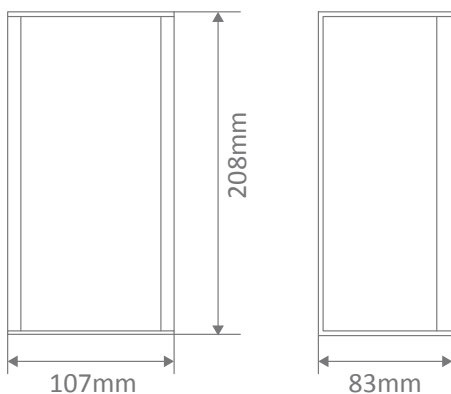

Diagrams / Additional

Item No.	Variant	Colour
LOFTUS-9W-BLK	19750	DUO
LOFTUS-9W-WHT	19751	DUO
LOFTUS-9W-DGR	19752	DUO