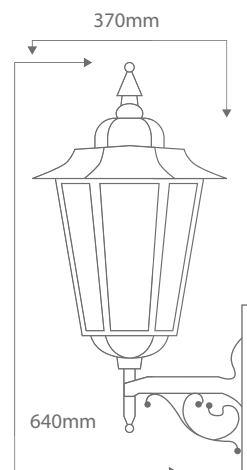

# GT-481

## Large Wall Bracket GT481

Order Code:	<b>15482</b> Beige	1 x 20W B22 CFL	IP Rating:	IP43
	<b>15483</b> Black	1 x 20W B22 CFL	Dimensions:	Height 640mm Projection 370mm
	<b>15484</b> Burgundy	1 x 20W B22 CFL	Requires:	Lamp.
	<b>15485</b> Green	1 x 20W B22 CFL		
	<b>15486</b> Primrose	1 x 20W B22 CFL		
	<b>15487</b> White	1 x 20W B22 CFL		

Product Code: **GT-481**

Description: Turin head complete with arm and wall bracket.

Made in Italy

Assembled in Australia

**Domus Lighting**

29-31 Richland Street Kingsgrove NSW 2208

Phone: (02) 9554 9600 | Fax: (02) 9554 9433 | Email: sales@domuslighting.com