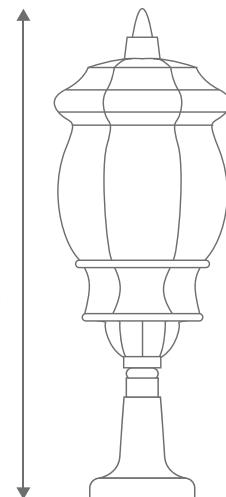

## Large Pillar Mount

Order Code:	<b>15998</b>	Beige	1 x 20W B22 CFL
	<b>15999</b>	Black	1 x 20W B22 CFL
	<b>16000</b>	Burgundy	1 x 20W B22 CFL
	<b>16001</b>	Green	1 x 20W B22 CFL
	<b>16002</b>	Primrose	1 x 20W B22 CFL
	<b>16003</b>	White	1 x 20W B22 CFL

Product Code: **GT-693**

Description: Single Vienna head complete with pillar mount.

IP Rating: IP23

Dimensions: Height 600mm

Requires: Lamp.

Made in Italy

Assembled in Australia

**Domus Lighting**