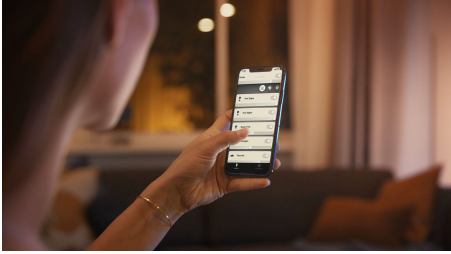

PHILIPS
Hue White Ambiance
Garnea Downlight
Integrated LED
Bluetooth control via
app
Control with app or
voice*
Add Hue Bridge to
unlock more

51101/31/H5

Light for your moments

Add this White Ambiance downlight with warm white to cool daylight to help you relax, read, concentrate, or energize. Control instantly via Bluetooth in one room or pair with a Hue Bridge to unlock the full suite of features. IC Rated for use in Australia.

Easy smart lighting

- Control up to 10 lights with the Bluetooth app
- Control lights with your voice*
- Set the right mood with warm to cool white light
- Get the perfect light recipes for your daily activities
- Unlock full suite of smart light features with Hue Bridge

PHILIPS

Highlights

Control up to 10 lights with the Bluetooth app

With the Hue Bluetooth app, you can control your Hue smart lights in a single room of your home. Add up to 10 smart lights and control them all with just the touch of a button on your mobile device.