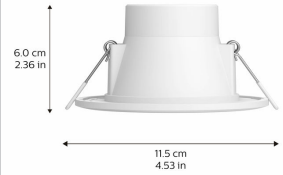

51101/31/H5

Light for your moments

Add this White Ambiance downlight with warm white to cool daylight to help you relax, read, concentrate, or energize. Control instantly via Bluetooth in one room or pair with a Hue Bridge to unlock the full suite of features. IC Rated for use in Australia.

Easy smart lighting

- Control up to 10 lights with the Bluetooth app
- Control lights with your voice*
- Set the right mood with warm to cool white light
- Get the perfect light recipes for your daily activities
- Unlock full suite of smart light features with Hue Bridge

PHILIPS