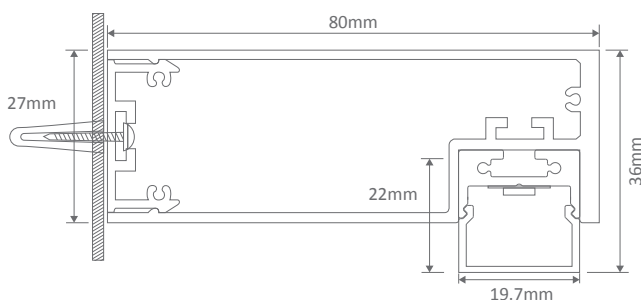

Diagrams / Additional

Item No.	Variant	Colour
SHADOWLINE-900-ALU	23550	3000K
	23552	4000K
	23554	5000K
SHADOWLINE-900-BLK	23560	3000K
	23562	4000K
SHADOWLINE-900-WHT	23564	5000K
	23570	3000K
	23572	4000K
	23574	5000K