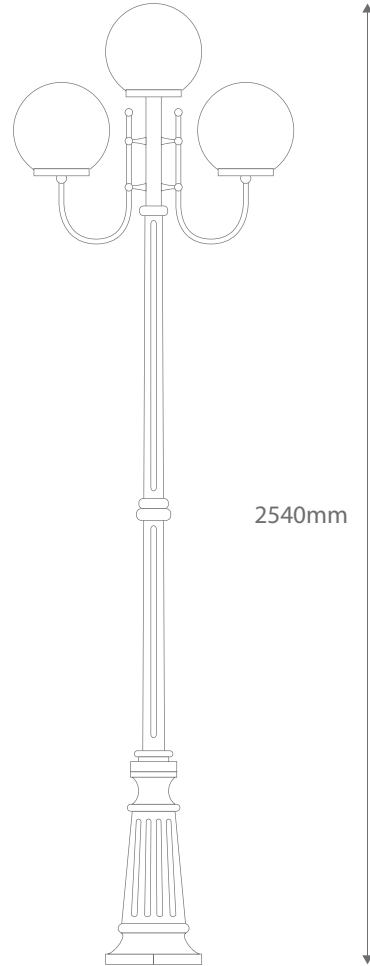

# GT-622 / GT-623

## Triple Head on Post 2.54m

Order Code:	15746	Beige	GT622	3 x 20W E27 CFL
	15747	Black	GT622	3 x 20W E27 CFL
	15748	Burgundy	GT622	3 x 20W E27 CFL
	15749	Green	GT622	3 x 20W E27 CFL
	15750	Primrose	GT622	3 x 20W E27 CFL
	15751	White	GT622	3 x 20W E27 CFL
	15752	Beige	GT623	3 x 20W E27 CFL
	15753	Black	GT623	3 x 20W E27 CFL
	15754	Burgundy	GT623	3 x 20W E27 CFL
	15755	Green	GT623	3 x 20W E27 CFL
	15756	Primrose	GT623	3 x 20W E27 CFL
	15757	White	GT623	3 x 20W E27 CFL

Product Code: **GT-622 Ø 250mm**  
**GT-623 Ø 300mm**

Description: Three opal spheres on curved arm complete with fancy post and tall base.

IP Rating: IP43

Dimensions: Height 2540mm  
Width 890mm

Requires: Lamps.