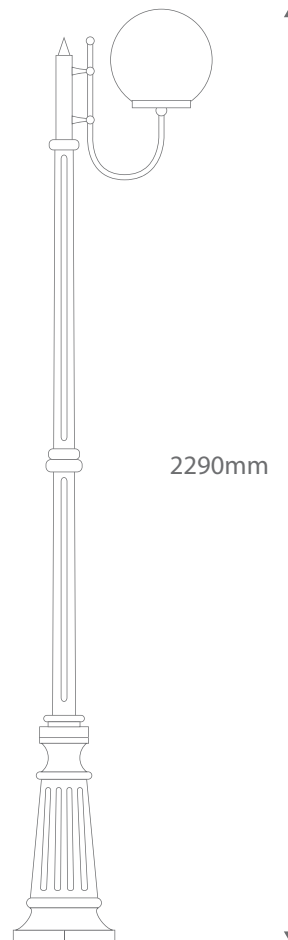

# GT-618 / GT-619

## Single Head on Post 2.29m

Order Code:	<b>15722</b>	Beige	GT618	1 x 20W E27 CFL
	<b>15723</b>	Black	GT618	1 x 20W E27 CFL
	<b>15724</b>	Burgundy	GT618	1 x 20W E27 CFL
	<b>15725</b>	Green	GT618	1 x 20W E27 CFL
	<b>15726</b>	Primrose	GT618	1 x 20W E27 CFL
	<b>15727</b>	White	GT618	1 x 20W E27 CFL
	<b>15728</b>	Beige	GT619	1 x 20W E27 CFL
	<b>15729</b>	Black	GT619	1 x 20W E27 CFL
	<b>15730</b>	Burgundy	GT619	1 x 20W E27 CFL
	<b>15731</b>	Green	GT619	1 x 20W E27 CFL
	<b>15732</b>	Primrose	GT619	1 x 20W E27 CFL
	<b>15733</b>	White	GT619	1 x 20W E27 CFL

Product Code: **GT-618 Ø 250mm**  
**GT-619 Ø 300mm**

Description: Single opal sphere on curved arm complete with fancy post and tall base.

IP Rating: IP43

Dimensions: Height 2290mm  
Width 450mm

Requires: Lamp.