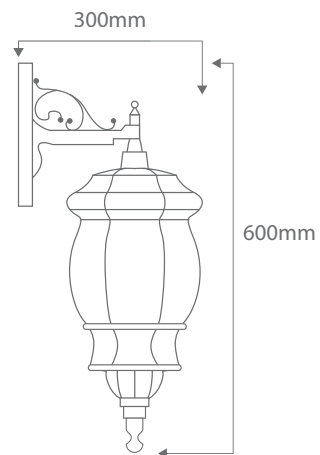

GT-692

Large Wall Bracket GT692

Order Code:	15992 Beige	1 x 20W B22 CFL
	15993 Black	1 x 20W B22 CFL
	15994 Burgundy	1 x 20W B22 CFL
	15995 Green	1 x 20W B22 CFL
	15996 Primrose	1 x 20W B22 CFL
	15997 White	1 x 20W B22 CFL

Product Code: **GT-692**

Description: Vienna head complete with arm and wall bracket.

IP Rating: IP23

Dimensions: Height 600mm
 Projection 300mm

Requires: Lamp.

Made in Italy

Assembled in Australia

Domus Lighting