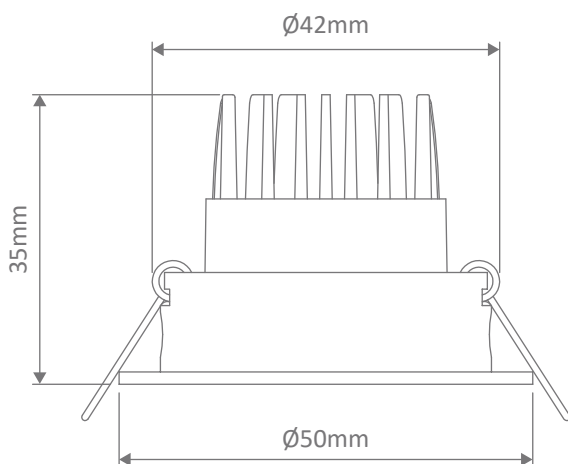

#### Description

The POCKET Series is a miniature downlight range that offers a great solution for cabinet lighting, and display lighting, or for applications where a wall wash effect is required. Features include fixed deep set frame or tilt frame, with the choice of a Black or Satin White powder coated finish. Different optic lens diffuser options allow for a 10°, 20° or 40° beam angle effect, and is perfectly matched with the single point COB high performing LED. Suitable for displays, cabinet lighting, and wall washing, or almost any application where discreet highlighting is required. Complete with a micro sized LED driver and flex and plug. Backed by our Three Year Replacement Warranty.

#### Specification Features

Input Voltage: 240V  
 Power (W): 3W  
 IP rating (IP): 20  
 Lumens (lm): Warm White 3000K - 125lm  
 Neutral White 4000K - 125lm  
 White 5000K - 125lm  
 LED type: COB  
 CCT: 3000K - 4000K - 5000K  
 CRI: ≥82  
 Beam angle (°): 20°  
 Dimmable: No  
 Lifespan (hrs): 50,000hrs  
 Cutout (∅): ∅45mm

#### Diagrams / Additional

Cutout: ∅45mm

Item No.	Variant	CCT
POCKET-3W-TILT-WHT	21188	3000K
	21191	4000K
	21194	5000K
POCKET-3W-TILT-BLK	21179	3000K
	21182	4000K
	21185	5000K