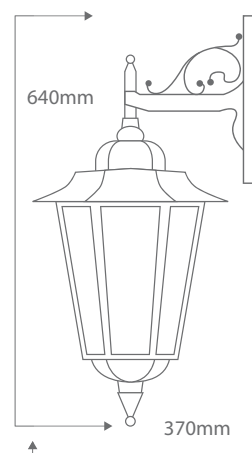

GT-482

Large Wall Bracket GT482

Order Code:	15488	Beige	1 x 20W B22 CFL
	15489	Black	1 x 20W B22 CFL
	15490	Burgundy	1 x 20W B22 CFL
	15491	Green	1 x 20W B22 CFL
	15492	Primrose	1 x 20W B22 CFL
	15493	White	1 x 20W B22 CFL

IP Rating:	IP43
Dimensions:	Height 640mm Projection 370mm
Requires:	Lamp.

Product Code: **GT-482**

Description: Turin head complete with arm and wall bracket.

Made in Italy

Assembled in Australia

Domus Lighting