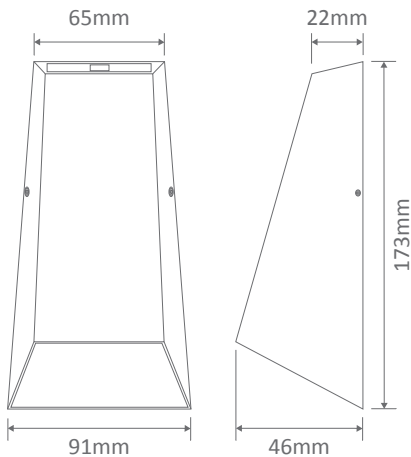

Diagrams / Additional

Item No.	Variant	Colour
IWAVE-6-BLK	19566	3000K
	19567	5000K
IWAVE-6-DGR	19574	3000K
	19575	5000K
IWAVE-6-SLR	19460	3000K
	19461	5000K
IWAVE-6-WHT	19616	3000K
	19617	5000K