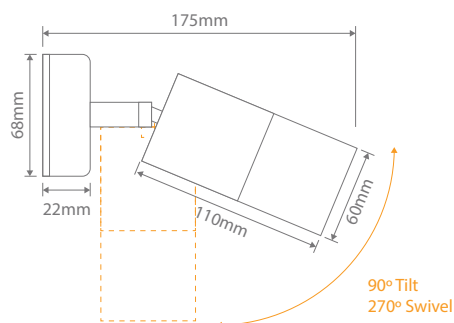

Diagrams / Additional

Item No.	Variant	Colour	Lamp
SHADOW-1LT-ADJ	49045	316 Stainless Steel	No Lamp
	49110		GU10 3000K
	49112		GU10 5000K
	49044	Copper	No Lamp
	49106		GU10 3000K
	49108		GU10 5000K
	49041	Black	No Lamp
	49102		GU10 3000K
	49104		GU10 5000K
	49042	White	No Lamp
	49118		GU10 3000K
	49120		GU10 5000K
	49043	Titanium Silver	No Lamp
	49114		GU10 3000K
	49116		GU10 5000K