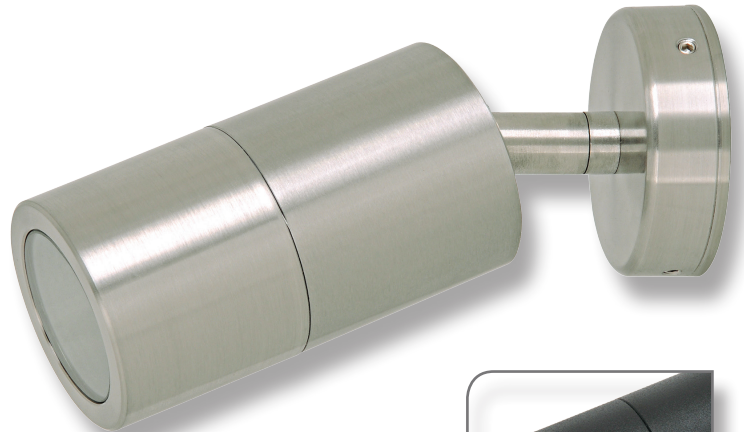

SHADOW-1LT-ADJ

Single Adjustable Wall Light

Description

The SHADOW Series 1 Light Adjustable Wall Light offers a durable weatherproof solution to lighting up areas where ambient lighting is required.

Available in solid finishes (316 Stainless Steel and Copper), Anodised Titanium Silver Aluminium and Powder coated Aluminium (Textured Black and White).

Suits a GU10 lamp (not included). Backed by a 2 Year Warranty.

Copper

Black

White

Titanium Silver

Specification Features

Input Voltage:	240V
Power (W):	35W Max
IP rating (IP):	65
Tilt & Swivel:	90° & 270°
Lamp:	GU10

Diagrams / Additional

Aluminium models

Stainless Steel & Copper models

Item No.	Variant	Colour	Lamp
SHADOW-1LT-ADJ	49045	316 Stainless Steel	No Lamp
	49110		GU10 3000K
	49112		GU10 5000K
	49044	Copper	No Lamp
	49106		GU10 3000K
	49108		GU10 5000K
	49041	Black	No Lamp
	49102		GU10 3000K
	49104		GU10 5000K
	49042	White	No Lamp
	49118		GU10 3000K
	49120		GU10 5000K
	49043	Titanium Silver	No Lamp
	49114		GU10 3000K
	49116		GU10 5000K