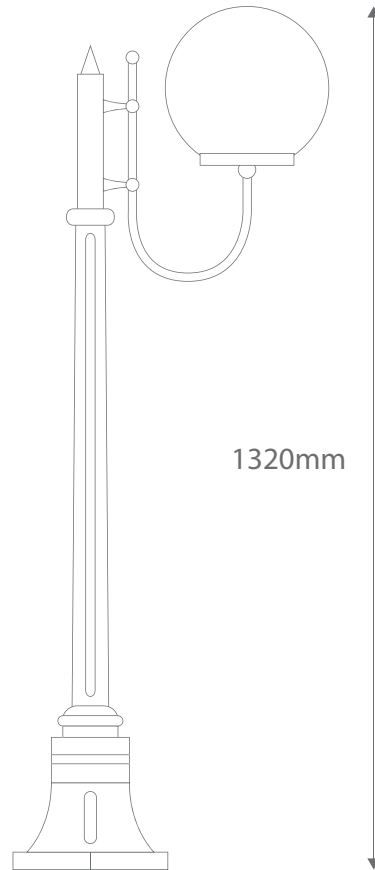

GT-606 / GT-607

Single Head on Post 1.32m

Order Code:	15674	Beige	GT606	1 x 20W E27 CFL
	15675	Black	GT606	1 x 20W E27 CFL
	15676	Burgundy	GT606	1 x 20W E27 CFL
	15677	Green	GT606	1 x 20W E27 CFL
	15678	Primrose	GT606	1 x 20W E27 CFL
	15679	White	GT606	1 x 20W E27 CFL
	15680	Beige	GT607	1 x 20W E27 CFL
	15681	Black	GT607	1 x 20W E27 CFL
	15682	Burgundy	GT607	1 x 20W E27 CFL
	15683	Green	GT607	1 x 20W E27 CFL
	15684	Primrose	GT607	1 x 20W E27 CFL
	15685	White	GT607	1 x 20W E27 CFL

Product Code: **GT-606 Ø 250mm**
GT-607 Ø 300mm

Description: Single opal sphere on curved arm complete with fancy post and short base.

IP Rating: IP43

Dimensions: Height 1320mm
Width 450mm

Requires: Lamp.