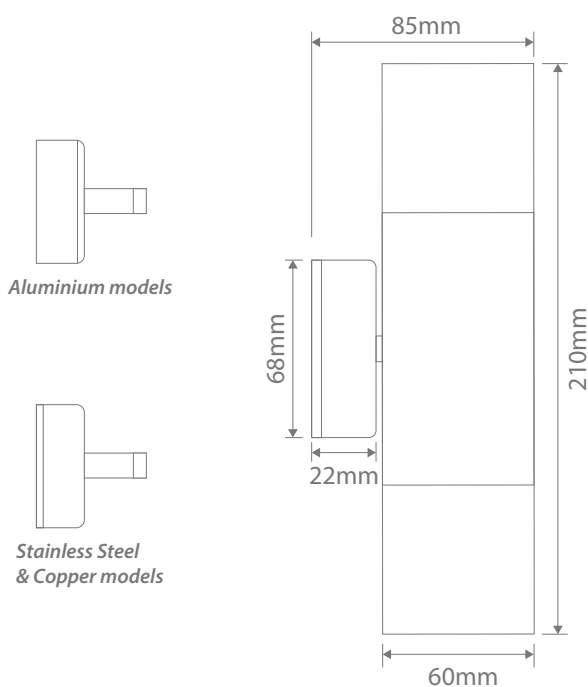

Specification Features

Input Voltage: 240V
 Power (W): 2x35W Max
 IP rating (IP): 65
 Lamp: GU10 (Not included)

Copper

Black

White

Titanium Silver

Diagrams / Additional

Item No.	Variant	Colour	Lamp
SHADOW-2LT-WB	49025	316 Stainless Steel	No Lamp
	49196		GU10 3000K
	49198		GU10 5000K
	49024	Copper	No Lamp
	49192		GU10 3000K
	49194		GU10 5000K
	49021	Black	No Lamp
	49188		GU10 3000K
	49190		GU10 5000K
	49022	White	No Lamp
	49024		GU10 3000K
	49206		GU10 5000K
	49023	Titanium Silver	No Lamp
	49200		GU10 3000K
49202	GU10 5000K		