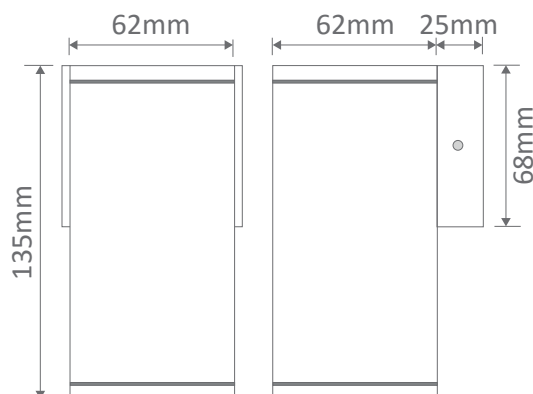

Diagrams / Additional

Item No.	Variant			Colour Temp
	Blk	Alu	Wht	
ALPHA-1-WB	19389	19400	19392	3000K
	19390	19401	19393	5000K
	19388	19396	19391	No Lamp