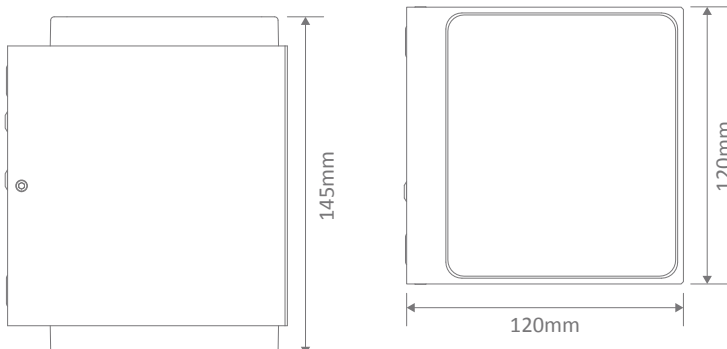

MOJO-20 LED Wall Light

Description

The Mojo series of outdoor LED Wall Lights features a high quality die-cast aluminium frame powder coated in Textured Black, Dark Grey or White. Featuring a solid polycarbonate clear lens, the Mojo series will provide excellent vertical illumination for your home available in both 3000K warm white or 5000k cool white. With the additional benefit of being IP65, this product can be used for both indoor and outdoor applications to provide the perfect look to your contemporary home for many years to come, all backed by our Domus Lighting 3 year replacement warranty for peace of mind.

Specification Features

Input Voltage: 240V AC
 Power (W): 2x10W
 IP rating (IP): IP65
 Lumens (lm): Warm White 3000K - 600lm
 White 5000K - 700lm
 LED type: COB
 CCT: 3000K - 5000K
 CRI: ≥80
 Beam angle (°): 90°
 Dimmable: No
 Lifespan (hrs): 50,000hrs

Diagrams / Additional

Item No.	Variant	Colour
MOJO-20-BLK	19670	3000K
	19671	5000K
MOJO-20-DGR	19672	3000K
	19673	5000K
MOJO-20-WHT	19674	3000K
	19675	5000K