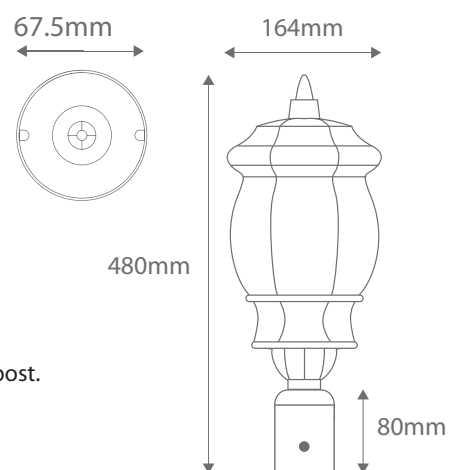

GT-696

Large Post Top

Order Code:	16004	Beige	1 x 20W B22 CFL
	16005	Black	1 x 20W B22 CFL
	16006	Burgundy	1 x 20W B22 CFL
	16007	Green	1 x 20W B22 CFL
	16008	Primrose	1 x 20W B22 CFL
	16009	White	1 x 20W B22 CFL

Product Code: **GT-696**

Description: Vienna head complete with post top to suit Ø60mm post.

IP Rating: IP23

Dimensions: Height 480mm

Requires: Lamp.

Made in Italy

Assembled in Australia

Domus Lighting