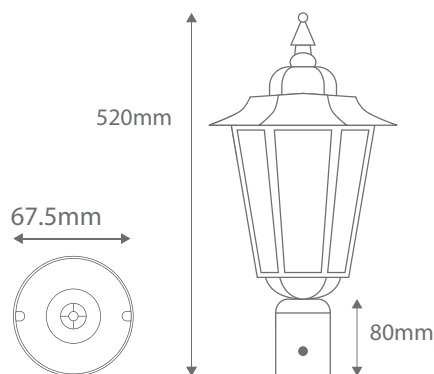

## Large Post Top

Order Code:	<b>15506</b>	Beige	1 x 20W B22 CFL
	<b>15507</b>	Black	1 x 20W B22 CFL
	<b>15508</b>	Burgundy	1 x 20W B22 CFL
	<b>15509</b>	Green	1 x 20W B22 CFL
	<b>15510</b>	Primrose	1 x 20W B22 CFL
	<b>15511</b>	White	1 x 20W B22 CFL

IP Rating:	IP43
Dimensions:	Height 520mm Width 310mm
Requires:	Lamp.

Product Code: **GT-486**

Description: Turin head complete with post top to suit Ø60mm post.

Made in Italy

Assembled in Australia

**Domus Lighting**