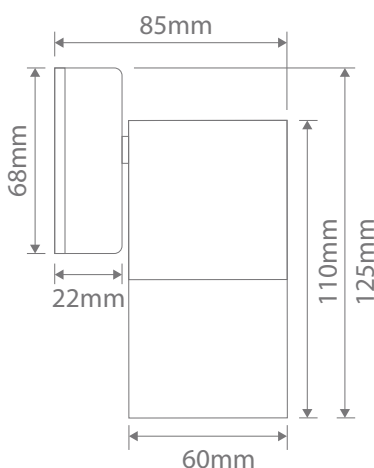

Diagrams / Additional

Item No.	Variant	Colour	Lamp
SHADOW-1LT-WB	49015	316 Stainless Steel	No Lamp
	49146		GU10 3000K
	49148		GU10 5000K
	49014	Copper	No Lamp
	49142		GU10 3000K
	49144		GU10 5000K
	49011	Black	No Lamp
	49138		GU10 3000K
	49140		GU10 5000K
	49012	White	No Lamp
	49156		GU10 3000K
	49158		GU10 5000K
	49013	Titanium Silver	No Lamp
	49150		GU10 3000K
	49152		GU10 5000K