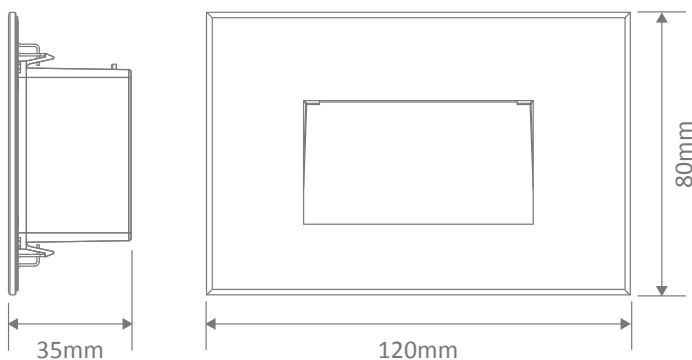

### Specification Features

Input Voltage:	240V AC
Power (W):	4W
IP rating (IP):	IP65
Lumens (lm):	Warm White 3000K - 160lm White 5000K - 180lm
LED type:	SMD
CCT:	3000K - 5000K
CRI:	≥80
Dimmable:	No
Lifespan (hrs):	50,000hrs
Cutout:	114mm x Ø68mm

### Diagrams / Additional

Cutout: 114mm x Ø68mm

Item No.	Variant	Colour Temperature
ZONE-4	19722	3000K
	19723	5000K