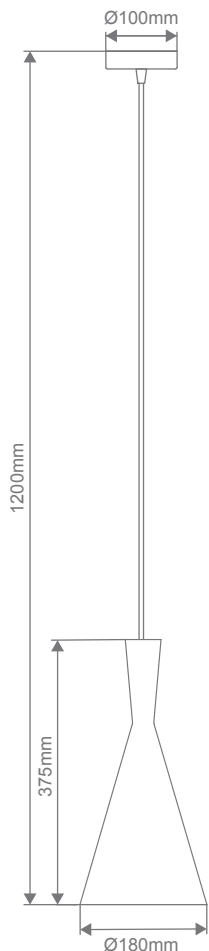

RUBY-185 Metal Pendant

Description

Ruby metal pendant series offers a contemporary minimalist feel, suitable for hallways, breakfast bench, bedrooms, living rooms, as well as cafes and bars. Available with matching suspension, ceiling canopy, and choice of Brushed Brass, Brushed Copper, Brushed Nickel, Matt Black and Satin White shades.

Specification Features

Input Voltage: 240V
Power (W): Max 60W
IP rating (IP): 20

Requires: 1xE27 Globe. Not included

Diagrams / Additional

Item No.	Variant	Colour Finish
RUBY-185	31392	Brushed Brass
	31393	Brushed Copper
	31394	Brushed Nickel
	31395	Black
	31396	White