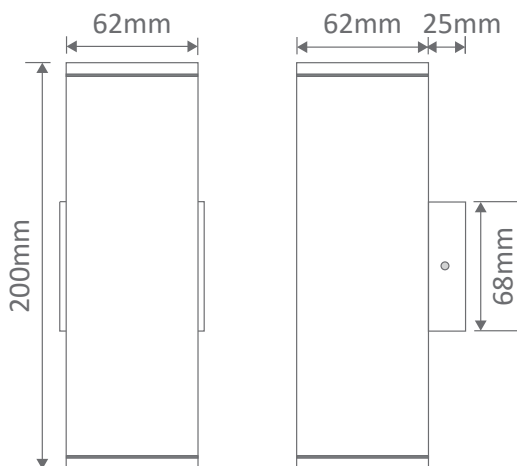

Diagrams / Additional

Item No.	Variant			Colour Temp
	Blk	Alu	Wht	
ALPHA-2-WB	19795	19402	19798	3000K
	19796	19403	19799	5000K
	19794	19397	19797	No Lamp