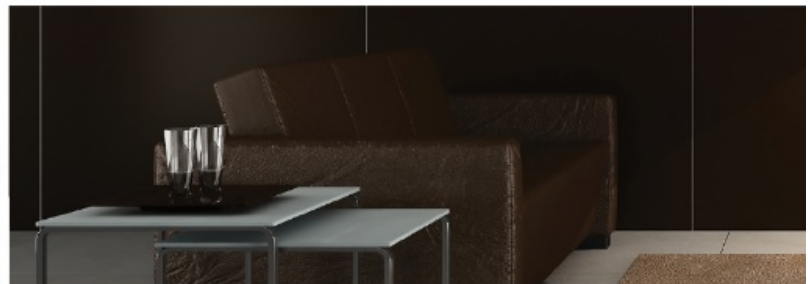

PRO series

Filament GLS

LED dimmable full glass lamps

- Full glass construction
- Nickel plated cap
- Wide 360° beam angle
- Input voltage 240v ~ 50/60Hz

Product Code	Alpha Code	Watt	Base	Colour Temp.	Lumens	Dimensions
20508	LGLC8WESWWD	8w	ES/E27	2700k	800lm	Ø60 x 105mm
20509	LGLC8WBCWWD	8w	BC/B22	2700k	800lm	Ø60 x 105mm
20512	LGLC8WESCWD	8w	ES/E27	4000k	800lm	Ø60 x 105mm
20513	LGLC8WBCCWD	8w	BC/B22	4000k	800lm	Ø60 x 105mm
20510	LGLC8WESDLD	8w	ES/E27	6500k	700lm	Ø60 x 105mm
20511	LGLC8WBCDLD	8w	BC/B22	6500k	700lm	Ø60 x 105mm