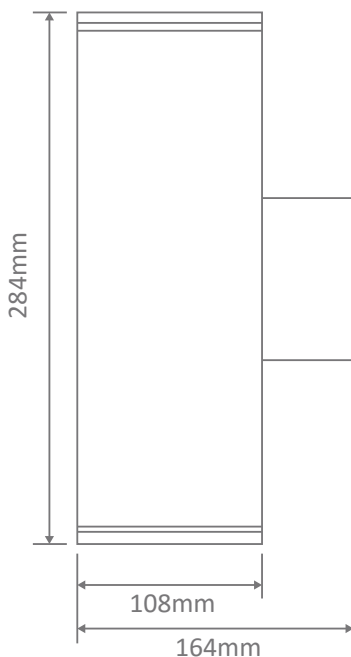

## PIPER-SQUARE Wall Light

### Specification Features

- Input Voltage: 240V
- Power (W): 2x10-20W
- IP rating (IP): 65
- IK Rating (IK): 08
- Lamp: PAR30 (Not Included)

### Diagrams / Additional

Item No.	Variant	Colour
PIPER-SQR-BLK	49226	Black
PIPER-SQR-DGR	49230	Dark Grey
PIPER-SQR-WHT	49238	White