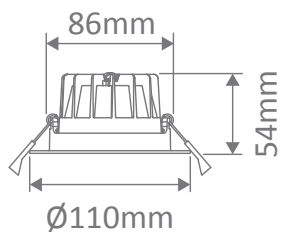

Expo-10-Rec LED Recessed Downlight

Description

The Expo-10 Recessed Led Down light range is designed to offer Low glare lighting solutions to any commercial or residential application. Ideal for conference rooms, restaurants, hotels and living spaces. Featuring an aluminium deep-set body and high gloss mirror reflector, includes dimmable LED driver flex & plug, and also with TRIO, the added option of changing the colour temperature output.

Specification Features

Input Voltage: 240V AC
 Power (W): 10W
 IP rating (IP): IP44
 Lumens (lm): Warm White 3000K - 710lm
 Neutral White 4000K - 780lm
 White 5700K - 850lm
 LED type: SMD
 CCT: 3000K - 4000K - 5700K (Switchable)
 CRI: ≥80
 Beam angle (°): 80°
 Dimmable: Yes
 Lifespan (hrs): 50,000hrs
 Cutout (∅): ∅90-95mm

Diagrams / Additional

Item No.	Variant	Colour Temperature
EXPO-10-REC-BLK	20710	TRIO
EXPO-10-REC-WHT	20711	TRIO

Cuttout: ∅90-95mm