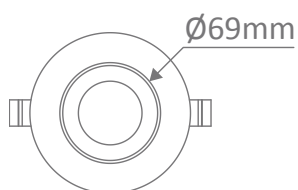

Expo-10-Rec LED Recessed Downlight

Description

The Expo-10 Recessed Led Down light range is designed to offer Low glare lighting solutions to any commercial or residential application. Ideal for conference rooms, restaurants, hotels and living spaces. Featuring an aluminium deep-set body and high gloss mirror reflector, includes dimmable LED driver flex & plug, and also with TRIO, the added option of changing the colour temperature output.

Specification Features

Input Voltage: 240V AC
 Power (W): 10W
 IP rating (IP): IP44
 Lumens (lm): Warm White 3000K - 710lm
 Neutral White 4000K - 780lm
 White 5700K - 850lm
 LED type: SMD
 CCT: 3000K - 4000K - 5700K (Switchable)
 CRI: ≥80
 Beam angle (°): 80°
 Dimmable: Yes
 Lifespan (hrs): 50,000hrs
 Cutout (∅): ∅90-95mm

Diagrams / Additional

Item No.	Variant	Colour Temperature
EXPO-10-REC-BLK	20710	TRIO
EXPO-10-REC-WHT	20711	TRIO

Cuttout: ∅90-95mm