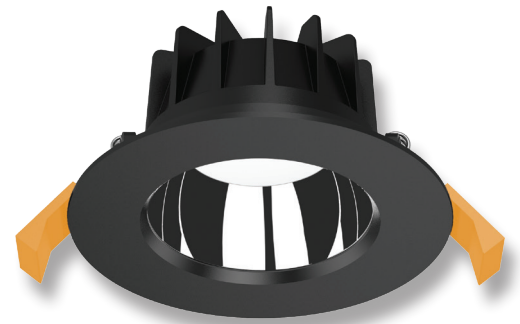

Expo-10-Rec LED Recessed Downlight

Description

The Expo-10 Recessed Led Down light range is designed to offer Low glare lighting solutions to any commercial or residential application. Ideal for conference rooms, restaurants, hotels and living spaces. Featuring an aluminium deep-set body and high gloss mirror reflector, includes dimmable LED driver flex & plug, and also with TRIO, the added option of changing the colour temperature output.

Specification Features

Input Voltage: 240V AC
 Power (W): 10W
 IP rating (IP): IP44
 Lumens (lm): Warm White 3000K - 710lm
 Neutral White 4000K - 780lm
 White 5700K - 850lm
 LED type: SMD
 CCT: 3000K - 4000K - 5700K (Switchable)
 CRI: ≥80
 Beam angle (°): 80°
 Dimmable: Yes
 Lifespan (hrs): 50,000hrs
 Cutout (∅): ∅90-95mm

Diagrams / Additional

Item No.	Variant	Colour Temperature
EXPO-10-REC-BLK	20710	TRIO
EXPO-10-REC-WHT	20711	TRIO

Cuttout: ∅90-95mm