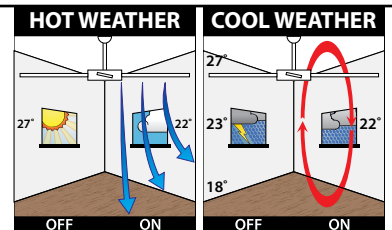

## 52" CEILING FAN WITH & WITHOUT LIGHT

240V	55W	2x40W max	B22	CFL	24W 1600lm	3000°K OR 4200°K	SMD LED	PLYWOOD BLADES
MOTOR		B22 LIGHT			LED LIGHT			

- Size: 52" (1320mm)
- Motor: 153 x 15mm (55W) AC Motor
- Construction: Diecast Aluminium Body and Canopy
- Blades: 4 x Painted Plywood
- Blade Pitch: 11 degree
- Ceiling Rake: 32 degree max
- Control: Wall (3-speed)
- Warranty: 2 year In-Home + additional 3 years on the motor