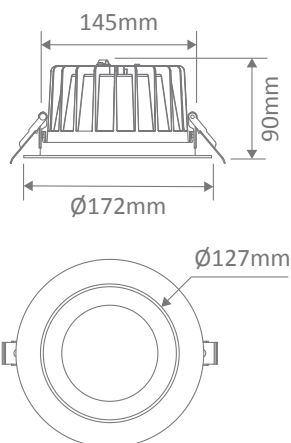

Expo-25-Rec LED Recessed Downlight

Description

The Expo-25 Recessed Led Down light range is designed to offer Low glare lighting solutions to any commercial or residential application. Ideal for conference rooms, restaurants, hotels and living spaces. Featuring an aluminium deep-set body and high gloss mirror reflector, includes dimmable LED driver flex & plug, and also with TRIO, the added option of changing the colour temperature output.

Specification Features

Input Voltage: 240V AC
 Power (W): 25W
 IP rating (IP): IP44
 Lumens (lm): Warm White 3000K - 2200lm
 Neutral White 4000K - 2400lm
 White 5700K - 2600lm
 LED type: SMD
 CCT: 3000K - 4000K - 5700K (Switchable)
 CRI: ≥80
 Beam angle (°): 80°
 Dimmable: Yes
 Lifespan (hrs): 50,000hrs
 Cutout (∅): ∅150-165mm

Diagrams / Additional

Cuttout: ∅150-165mm

Item No.	Variant	Colour Temperature
EXPO-25-REC-BLK	20712	TRIO
EXPO-25-REC-WHT	20713	TRIO