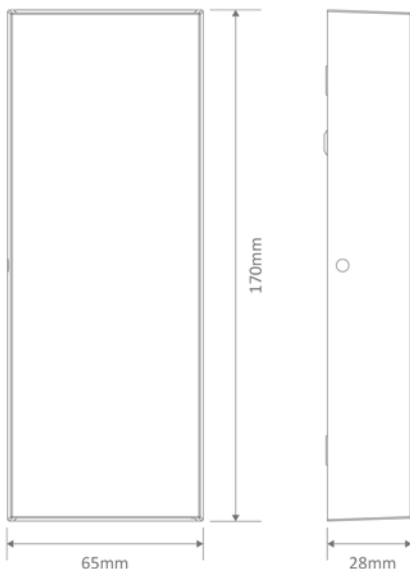

EDGE-8 LED Wall Light

Description

The EDGE-8 is a modern and ultra-thin IP65 Wall light series that offers a stylish solution to modern front facades or back patio areas where ambient lighting is required, as well as lighting sides of the house. Featuring a Black, White or Dark Grey powder coated Aluminium frame, with an optical lens diffuser to give a narrow spread of light. Available in Warm White 3000K or White 5000K colour temperatures. Backed by our 3 Year Replacement Warranty.

Specification Features

Input Voltage: 240V AC
 Power (W): 2x4W
 IP rating (IP): IP65
 Lumens (lm): Warm White 3000K - 300lm
 White 5000K - 350lm
 LED type: SMD
 CCT: 3000K - 5000K
 CRI: ≥80
 Beam angle (°): 35°
 Dimmable: No
 Lifespan (hrs): 50,000hrs
 Mounting: Surface Mounted

Diagrams / Additional

Item No.	Variant	Colour
EDGE-8-BLK	19684	3000K
	19685	5000K
EDGE-8-DGR	19686	3000K
	19687	5000K
EDGE-8-WHT	19688	3000K
	19689	5000K