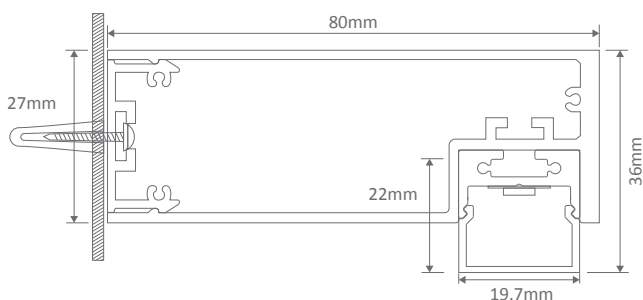

Diagrams / Additional

Item No.	Variant	Colour
SHADOWLINE-600-ALU	23500	3000K
	23502	4000K
	23504	5000K
SHADOWLINE-600-BLK	23510	3000K
	23512	4000K
	23514	5000K
SHADOWLINE-600-WHT	23520	3000K
	23522	4000K
	23524	5000K